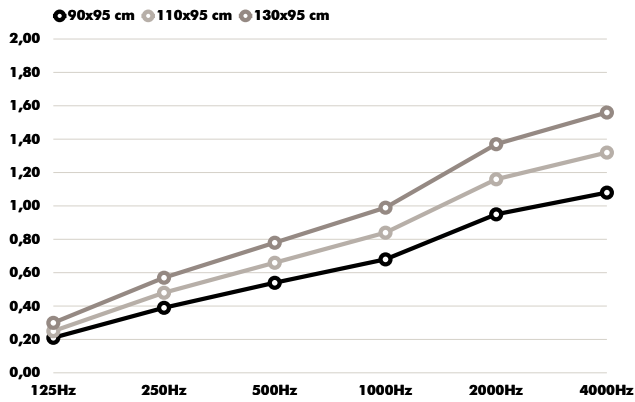

Acoustics

BuzziDesk Split

Equivalent sound absorption area in m² per object

Hz	90x95 cm Aeq/m²	110x95 cm Aeq/m²	130x95 cm Aeq/m²
125	0.21	0.25	0.30
250	0.39	0.48	0.57
500	0.54	0.66	0.78
1000	0.68	0.84	0.99
2000	0.95	1.16	1.37
4000	1.08	1.32	1.56