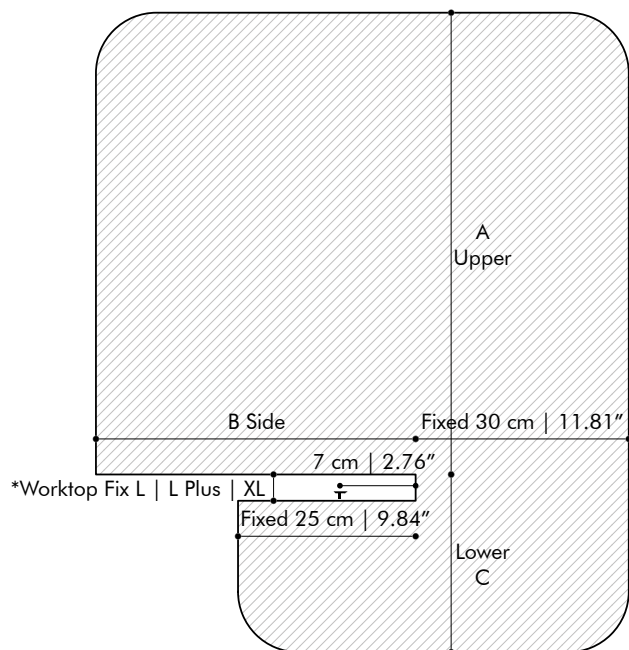

Flammability EU: EN 13501.1 + A1/2009 Class B-s1,d0
USA: ASTM E84 Class A certified

Fastness to light USA 5

Fixing system

Dimensions

Thickness

	A	B	C	
S	45 cm 17.72"	45 cm 17.72"	25 cm 9.84"	2,59 kg 5.71 lbs
			45 cm 17.72"	3,08 kg 6.79 lbs
			65 cm 25.59"	3,57 kg 7.87 lbs
	65 cm 25.59"	45 cm 17.72"	25 cm 9.84"	2,87 kg 6.33 lbs
			45 cm 17.72"	3,44 kg 7.58 lbs
			65 cm 25.59"	4,01 kg 8.84 lbs
M	65 cm 25.59"	45 cm 17.72"	25 cm 9.84"	2,78 kg 6.13 lbs
			45 cm 17.72"	3,27 kg 7.21 lbs
			65 cm 25.59"	3,77 kg 8.31 lbs
	65 cm 25.59"	45 cm 17.72"	25 cm 9.84"	3,25 kg 7.17 lbs
			45 cm 17.72"	3,83 kg 8.44 lbs
			65 cm 25.59"	4,40 kg 9.70 lbs
L	85 cm 33.46"	45 cm 17.72"	25 cm 9.84"	2,97 kg 6.55 lbs
			45 cm 17.72"	3,47 kg 7.65 lbs
			65 cm 25.59"	3,96 kg 8.73 lbs
	65 cm 25.59"	45 cm 17.72"	25 cm 9.84"	3,25 kg 7.17 lbs
			45 cm 17.72"	3,83 kg 8.44 lbs
			65 cm 25.59"	4,40 kg 9.70 lbs

*Worktop Fix	L	12 > 27 mm 0.47" > 1.06"	incl.
Integrated in Desk Split	L Plus	22 > 43 mm 0.87" > 1.69"	incl.
	XL	45 > 57 mm 1.77" > 2.24"	incl.

Acoustics

BuzziDesk Split

Equivalent sound absorption area in m² per object

Hz	90x95 cm Aeq/m ²	110x95 cm Aeq/m ²	130x95 cm Aeq/m ²
125	0.21	0.25	0.30
250	0.39	0.48	0.57
500	0.54	0.66	0.78
1000	0.68	0.84	0.99
2000	0.95	1.16	1.37
4000	1.08	1.32	1.56