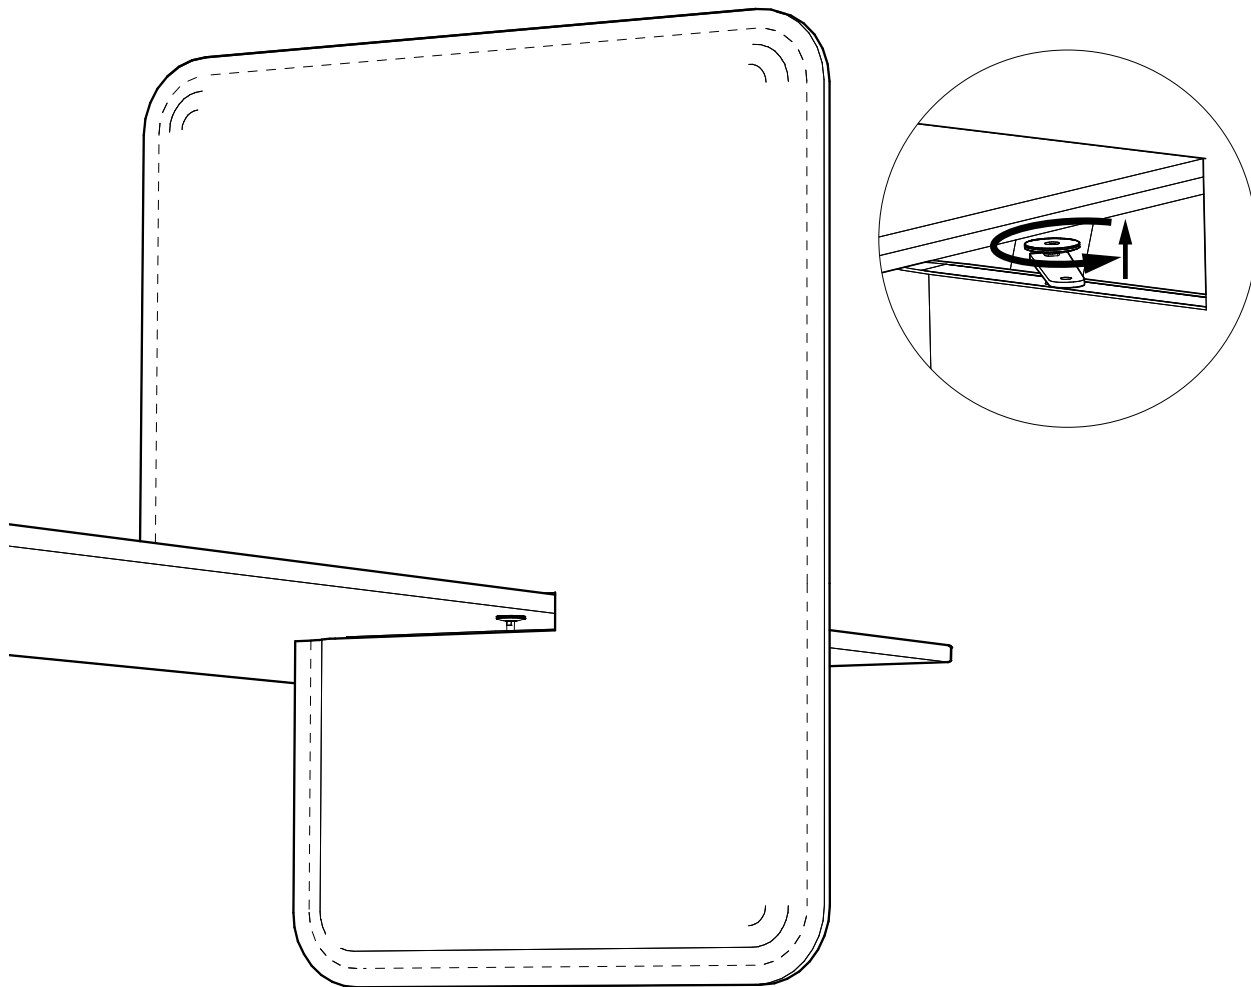

Fixing system