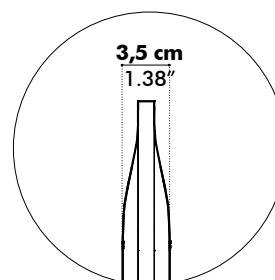

Flammability EU: EN 13501.1 + A1/2009 Class B-s1,d0
USA: ASTM E84 Class A certified

Fastness to light USA 5

Fixing system

Dimensions

Thickness

	A	B	C	
S	45 cm 17.72"	45 cm 17.72"	25 cm 9.84"	2,59 kg 5.71 lbs
			45 cm 17.72"	3,08 kg 6.79 lbs
			65 cm 25.59"	3,57 kg 7.87 lbs
	65 cm 25.59"	45 cm 17.72"	25 cm 9.84"	2,87 kg 6.33 lbs
			45 cm 17.72"	3,44 kg 7.58 lbs
			65 cm 25.59"	4,01 kg 8.84 lbs
M	65 cm 25.59"	45 cm 17.72"	25 cm 9.84"	2,78 kg 6.13 lbs
			45 cm 17.72"	3,27 kg 7.21 lbs
			65 cm 25.59"	3,77 kg 8.31 lbs
	65 cm 25.59"	45 cm 17.72"	25 cm 9.84"	3,25 kg 7.17 lbs
			45 cm 17.72"	3,83 kg 8.44 lbs
			65 cm 25.59"	4,40 kg 9.70 lbs
L	85 cm 33.46"	45 cm 17.72"	25 cm 9.84"	2,97 kg 6.55 lbs
			45 cm 17.72"	3,47 kg 7.65 lbs
			65 cm 25.59"	3,96 kg 8.73 lbs
	65 cm 25.59"	45 cm 17.72"	25 cm 9.84"	3,25 kg 7.17 lbs
			45 cm 17.72"	3,83 kg 8.44 lbs
			65 cm 25.59"	4,40 kg 9.70 lbs

*Worktop Fix	L	12 > 27 mm 0.47" > 1.06"	incl.
Integrated in Desk Split	L Plus	22 > 43 mm 0.87" > 1.69"	incl.
	XL	45 > 57 mm 1.77" > 2.24"	incl.

Acoustics

BuzziDesk Split

Equivalent sound absorption area in m² per object

Hz	90x95 cm Aeq/m ²	110x95 cm Aeq/m ²	130x95 cm Aeq/m ²
125	0.21	0.25	0.30
250	0.39	0.48	0.57
500	0.54	0.66	0.78
1000	0.68	0.84	0.99
2000	0.95	1.16	1.37
4000	1.08	1.32	1.56