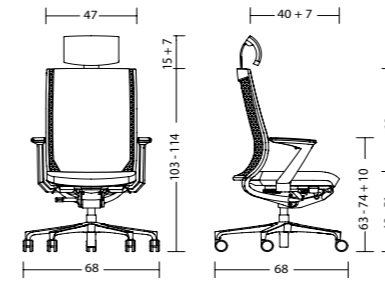

ALL PRODUCTS DUE

Design: Matthias Dohm

ERGONOMISCH ÜBERZEUGEND, INTUITIV BEDIENBAR UND ABSOLUT ANPASSUNGSFÄHIG ENTLASTET ER AN LANGEN ARBEITSTAGEN.

ERGONOMICALLY EXCEPTIONAL, INTUITIVE TO USE, AND ABSOLUTELY ADAPTABLE – FOR WELCOME RELIEF ON LONG WORKING DAYS.

QUICK FACTS

due99 | due98
mit Armlehne with arm supports 20 kg / 19 kg